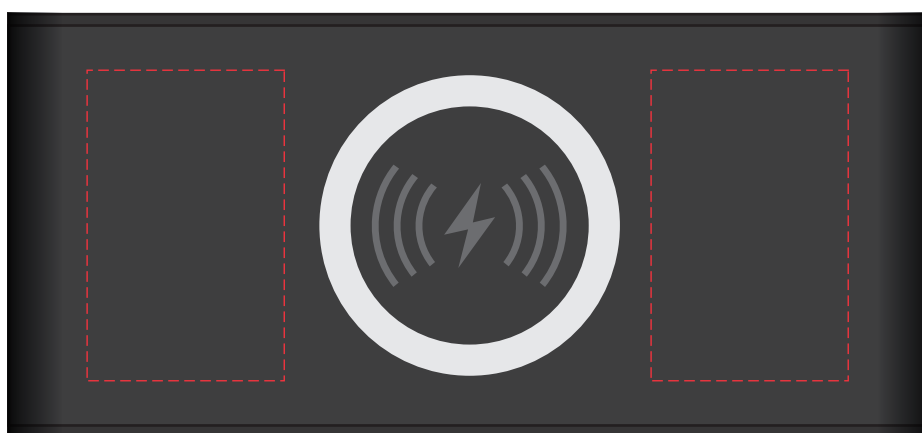

AR1213

Mane 15W Wireless Charging Speaker

Branding Options: Pad Print, 4CP Digital Print

Product Size: 165 x 75 x 58 mm

Colours: Product Colour: Black,

Top Left

Branding : 35 x 55 mm (w x h)
 4CP Digital Print
 Pad Print

Top Right

Branding : 35 x 55 mm (w x h)
 4CP Digital Print
 Pad Print

Left Side Branding : 60 x 25 mm (w x h)
 4CP Digital Print
 Pad Print

Right Side Branding : 60 x 25 mm (w x h)
 4CP Digital Print
 Pad Print