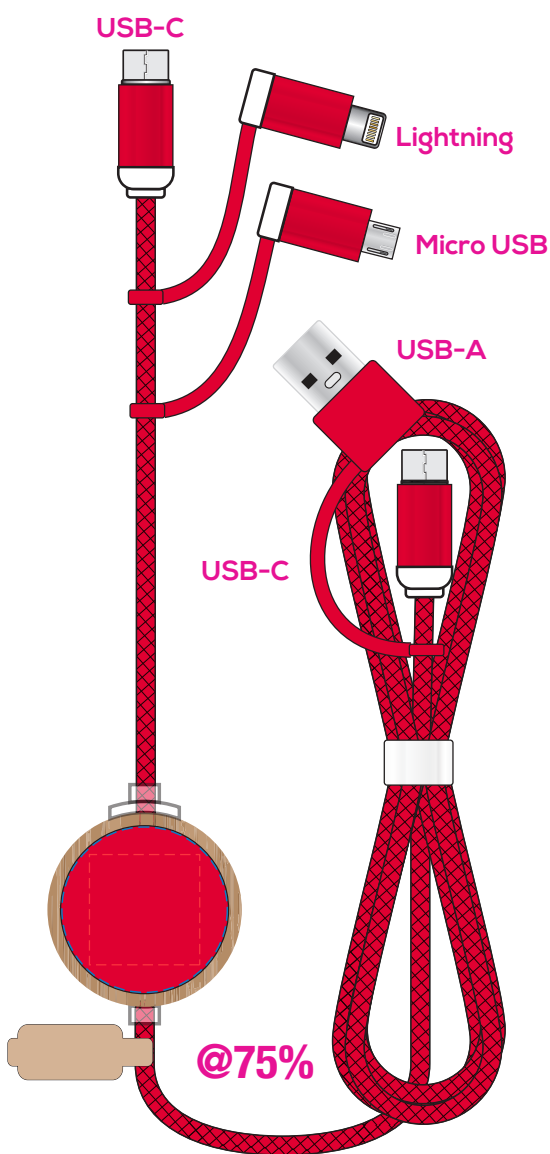

AR1600

Veneto 60W Fast Charge and Data Sync LED Cable

Branding Options: Light-Up Logo, 4CP Digital Print, Pad Print
Product Size: Cable Retainer: 34.9 dia. x 9.8 mm, Cable Length: 120 cm

Colours:

Please follow these artwork guidelines • Use and supply vector-based artwork • Illustrator compatible EPS or PDF with all fonts outlined • Indicate any necessary colour details with the correct PMS colour • All Pantone colours need to be supplied as Pantone Coated (PMS C) colours • All specifics need to be "embedded" in the file, i.e. no linked artwork should be provided • Bleed is crucial when printing edge to edge. Artwork must extend beyond the finished and trim size dimensions.

AR1600

Veneto 60W Fast Charge and Data Sync LED Cable

Branding Options: Light-Up Logo, 4CP Digital Print, Pad Print
Product Size: Cable Retainer: 34.9 dia. x 9.8 mm, Cable Length: 120 cm

Colours:

Front
 Branding : 20 x 20 mm (w x h)
 Light Up Engrave - - - - -
 Branding : 30 mm Diameter
 4CP Digital Print, Pad Print - - - - -