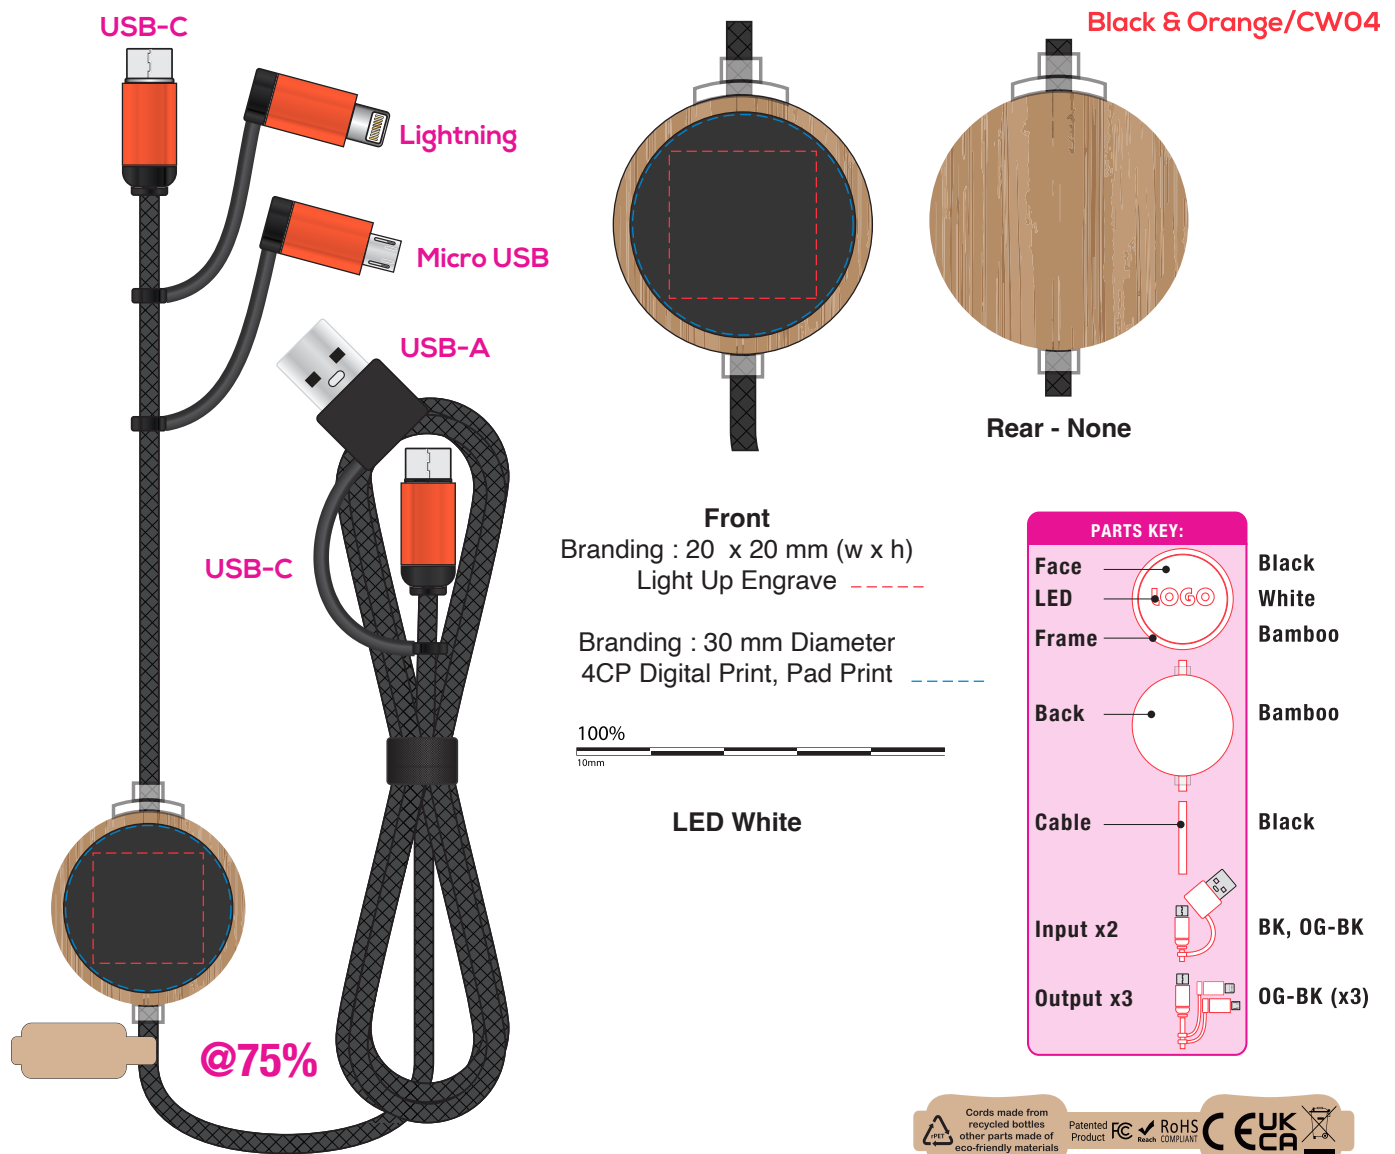

AR1600

Veneto 60W Fast Charge and Data Sync LED Cable

Branding Options: Light-Up Logo, 4CP Digital Print, Pad Print
Product Size: Cable Retainer: 34.9 dia. x 9.8 mm, Cable Length: 120 cm

Colours:

Please follow these artwork guidelines • Use and supply vector-based artwork • Illustrator compatible EPS or PDF with all fonts outlined • Indicate any necessary colour details with the correct PMS colour • All Pantone colours need to be supplied as Pantone Coated (PMS C) colours • All specifics need to be "embedded" in the file, i.e. no linked artwork should be provided • Bleed is crucial when printing edge to edge. Artwork must extend beyond the finished and trim size dimensions.