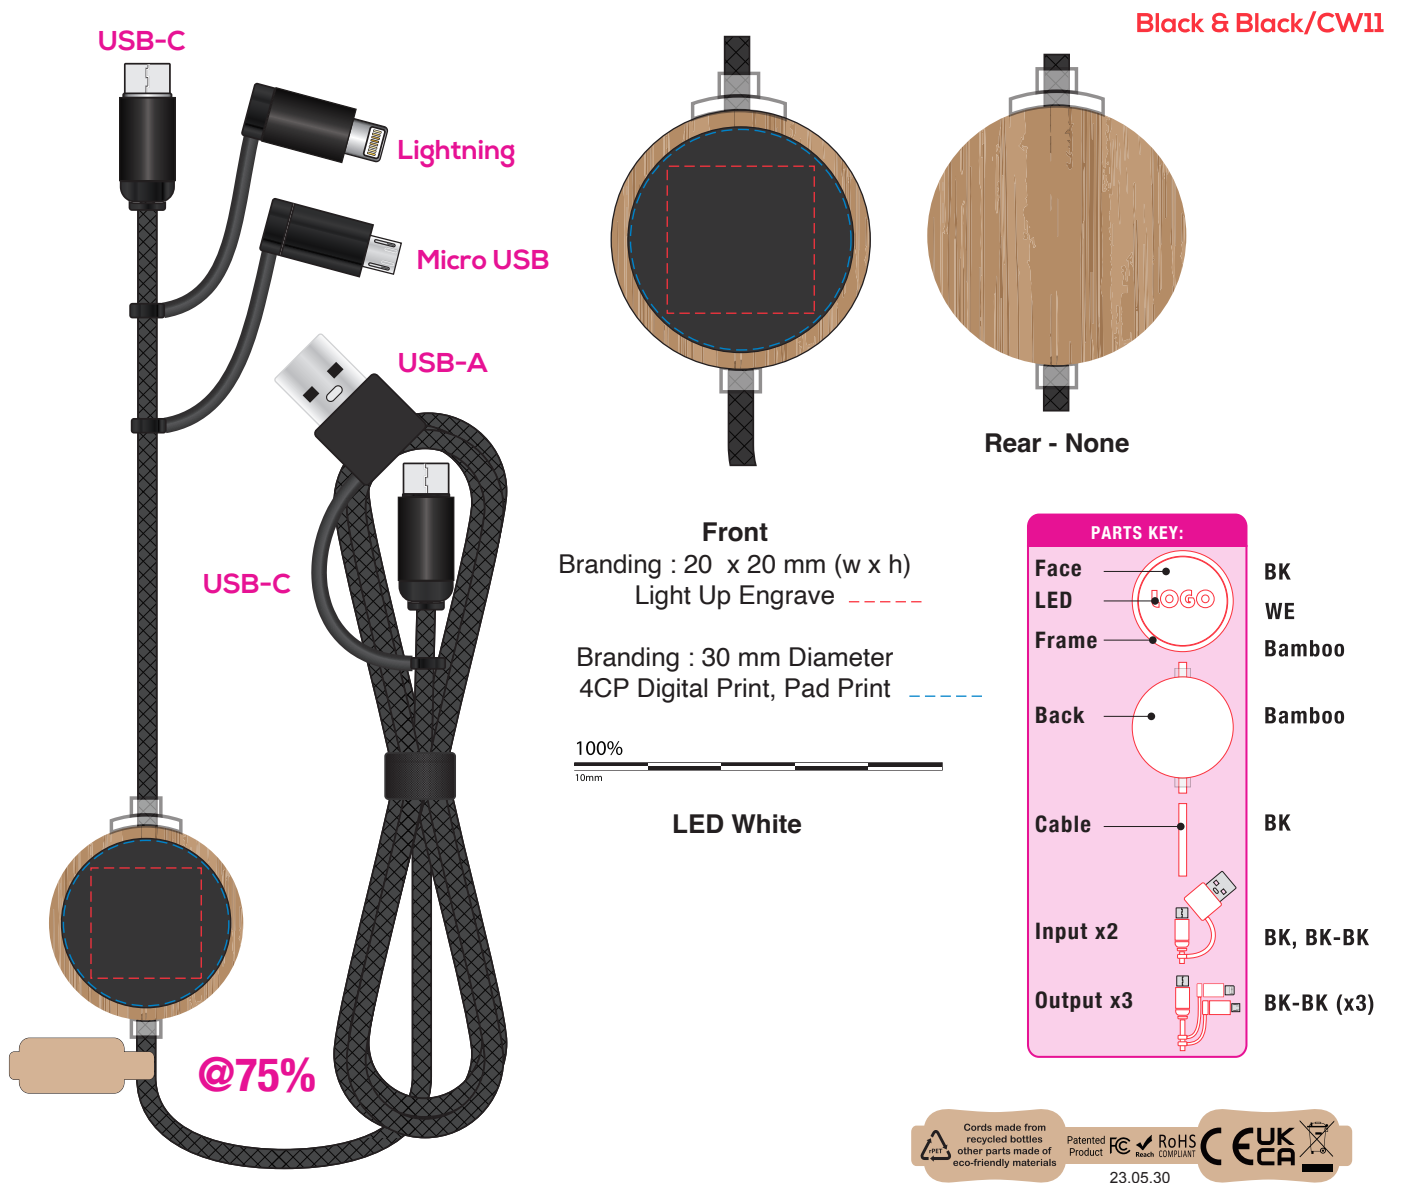

AR1600

Veneto 60W Fast Charge and Data Sync LED Cable

Branding Options: Light-Up Logo, 4CP Digital Print, Pad Print
Product Size: Cable Retainer: 34.9 dia. x 9.8 mm, Cable Length: 120 cm

Colours:

Please follow these artwork guidelines • Use and supply vector-based artwork • Illustrator compatible EPS or PDF with all fonts outlined • Indicate any necessary colour details with the correct PMS colour • All Pantone colours need to be supplied as Pantone Coated (PMS C) colours • All specifics need to be "embedded" in the file, i.e. no linked artwork should be provided • Bleed is crucial when printing edge to edge. Artwork must extend beyond the finished and trim size dimensions.