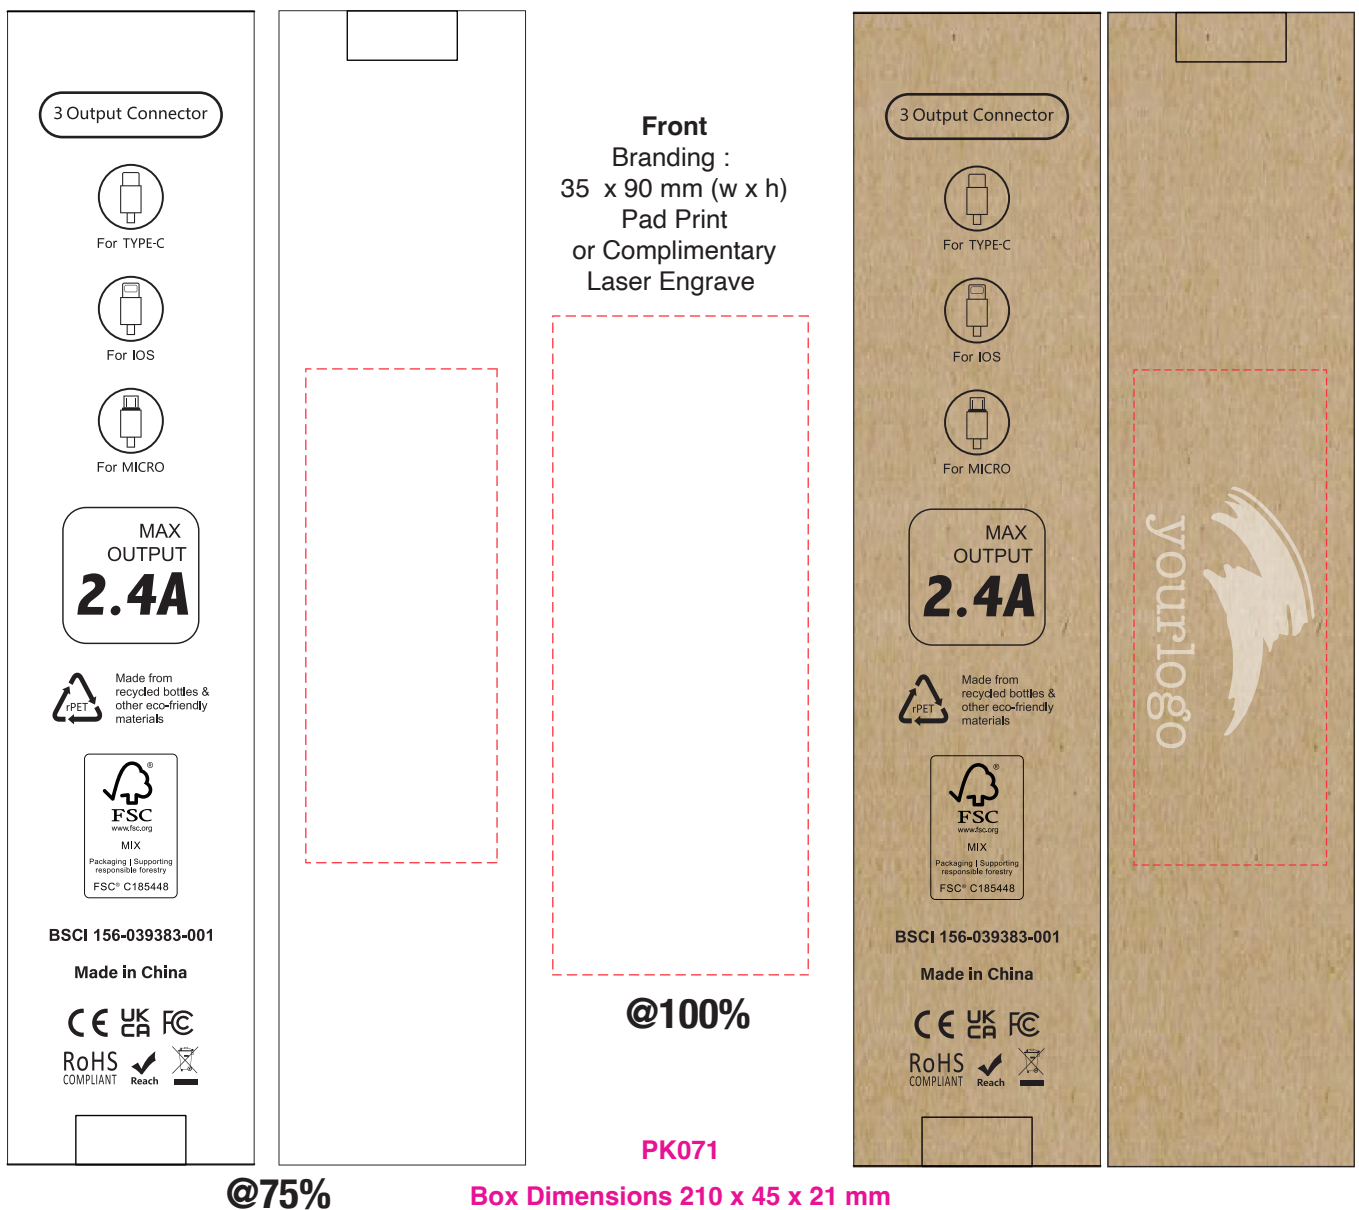

AR1600

Veneto 60W Fast Charge and Data Sync LED Cable

Branding Options: Light-Up Logo, 4CP Digital Print, Pad Print
Product Size: Cable Retainer: 34.9 dia. x 9.8 mm, Cable Length: 120 cm

Colours:

Please follow these artwork guidelines • Use and supply vector-based artwork • Illustrator compatible EPS or PDF with all fonts outlined • Indicate any necessary colour details with the correct PMS colour • All Pantone colours need to be supplied as Pantone Coated (PMS C) colours • All specifics need to be "embedded" in the file, i.e. no linked artwork should be provided • Bleed is crucial when printing edge to edge. Artwork must extend beyond the finished and trim size dimensions.