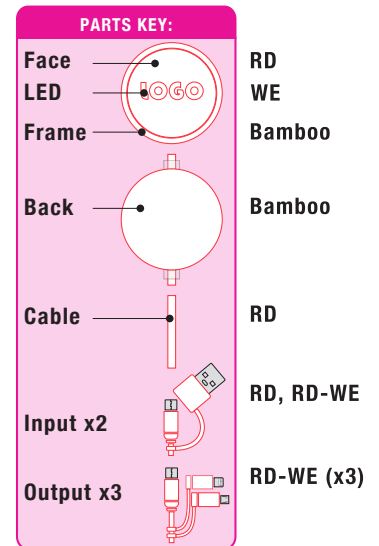

23.05.30

Please follow these artwork guidelines • Use and supply vector-based artwork • Illustrator compatible EPS or PDF with all fonts outlined • Indicate any necessary colour details with the correct PMS colour • All Pantone colours need to be supplied as Pantone Coated (PMS C) colours • All specifics need to be "embedded" in the file, i.e. no linked artwork should be provided • Bleed is crucial when printing edge to edge. Artwork must extend beyond the finished and trim size dimensions.