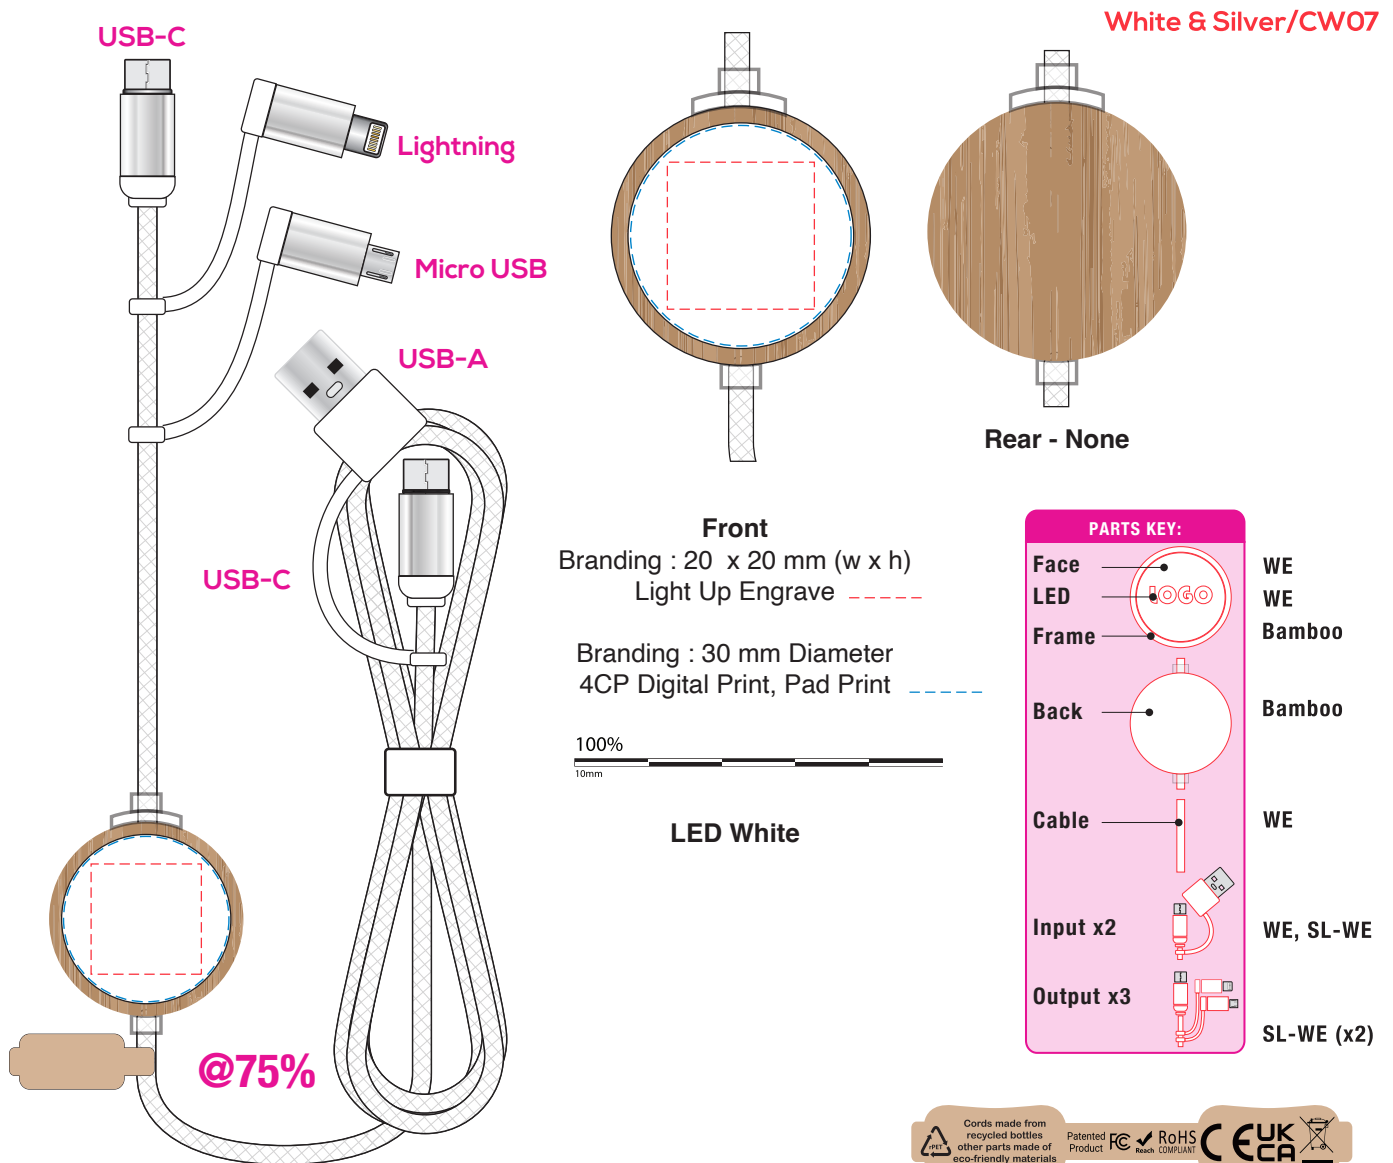

AR1600

Veneto 60W Fast Charge and Data Sync LED Cable

Branding Options: Light-Up Logo, 4CP Digital Print, Pad Print
Product Size: Cable Retainer: 34.9 dia. x 9.8 mm, Cable Length: 120 cm

Colours:

Please follow these artwork guidelines • Use and supply vector-based artwork • Illustrator compatible EPS or PDF with all fonts outlined • Indicate any necessary colour details with the correct PMS colour • All Pantone colours need to be supplied as Pantone Coated (PMS C) colours • All specifics need to be "embedded" in the file, i.e. no linked artwork should be provided • Bleed is crucial when printing edge to edge. Artwork must extend beyond the finished and trim size dimensions.