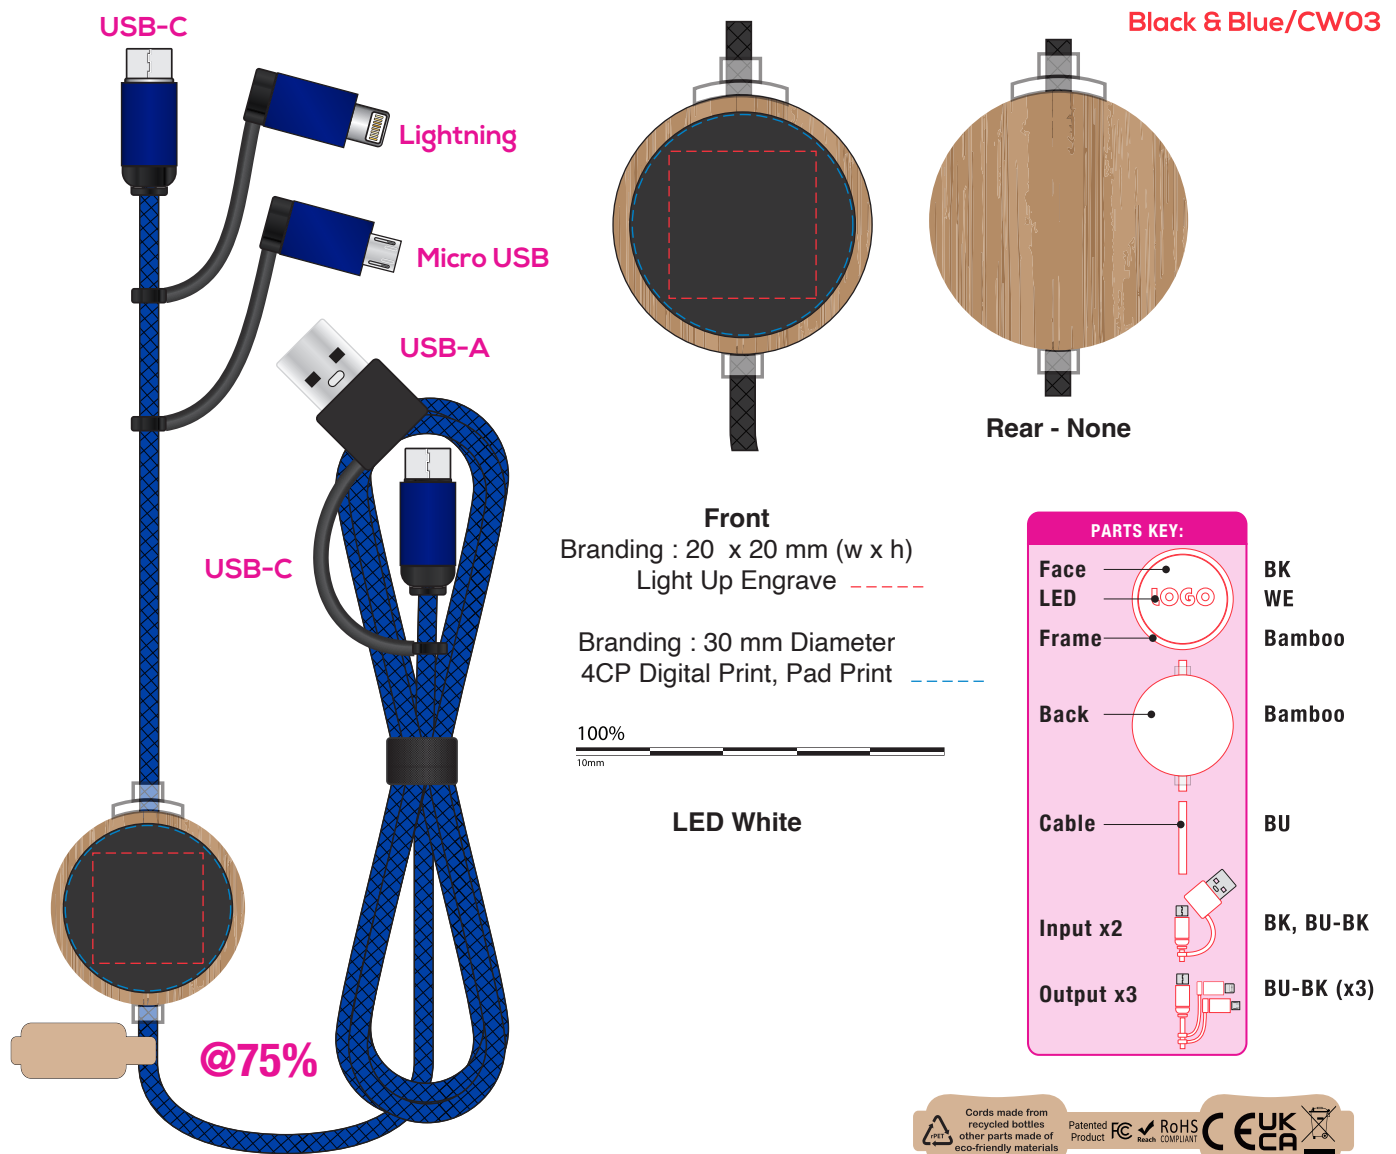

AR1600

Veneto 60W Fast Charge and Data Sync LED Cable

Branding Options: Light-Up Logo, 4CP Digital Print, Pad Print
Product Size: Cable Retainer: 34.9 dia. x 9.8 mm, Cable Length: 120 cm

Colours:

Please follow these artwork guidelines • Use and supply vector-based artwork • Illustrator compatible EPS or PDF with all fonts outlined • Indicate any necessary colour details with the correct PMS colour • All Pantone colours need to be supplied as Pantone Coated (PMS C) colours • All specifics need to be "embedded" in the file, i.e. no linked artwork should be provided • Bleed is crucial when printing edge to edge. Artwork must extend beyond the finished and trim size dimensions.