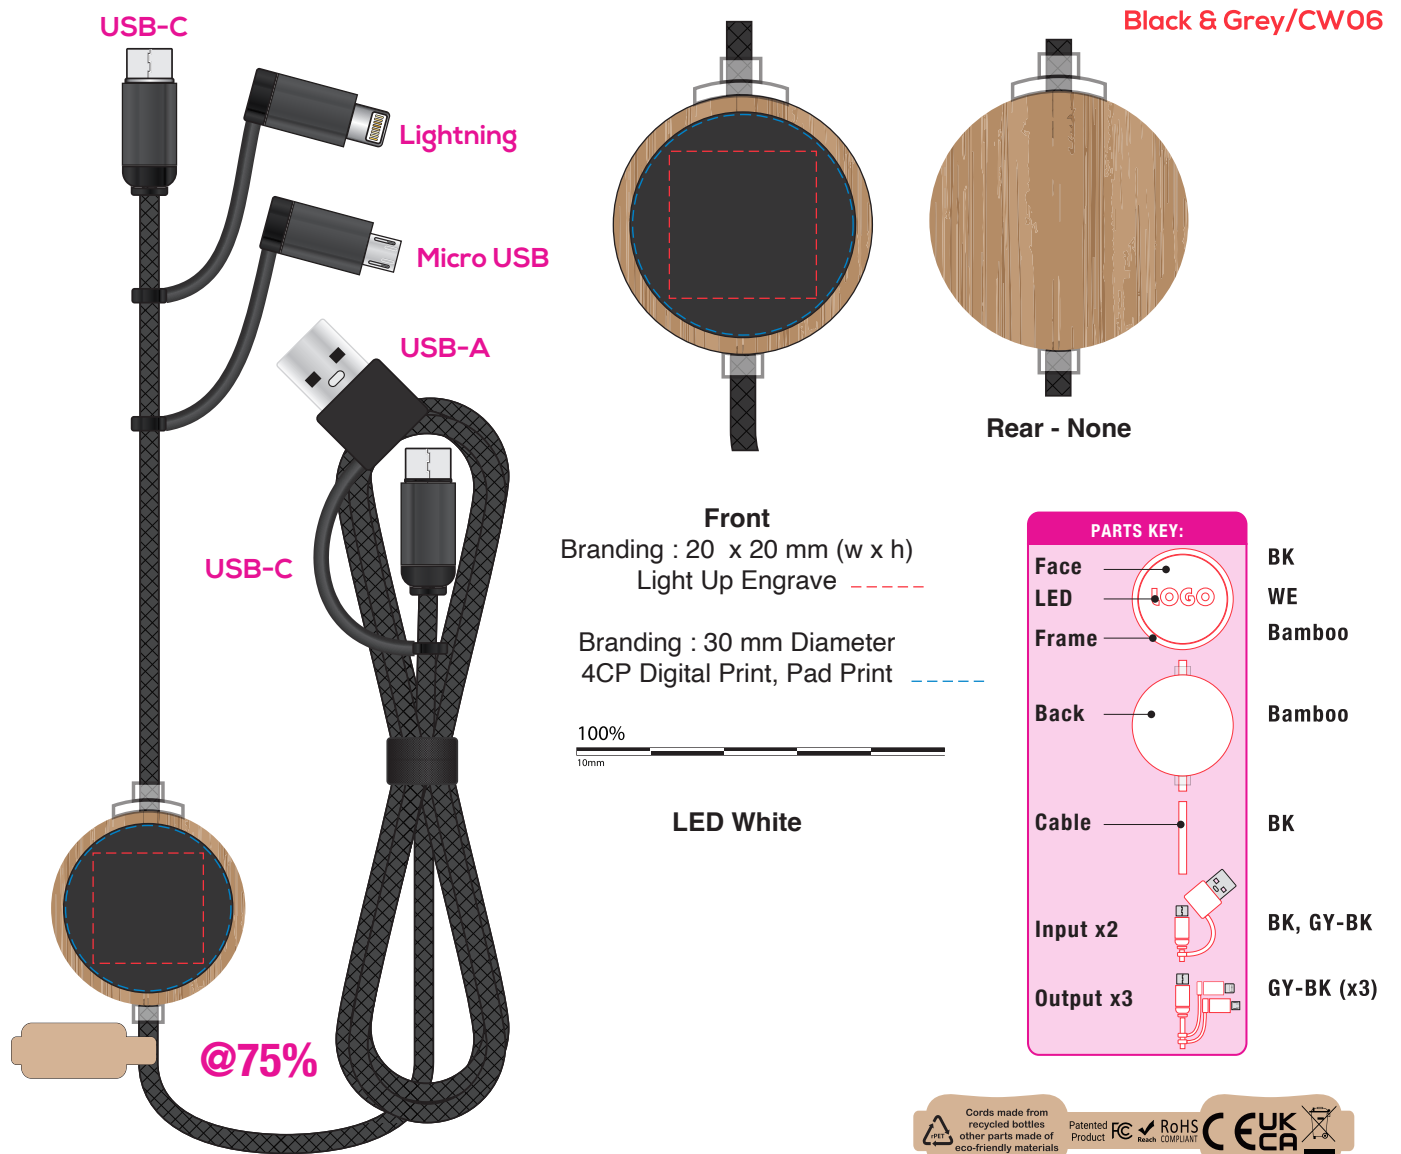

AR1600

Veneto 60W Fast Charge and Data Sync LED Cable

Branding Options: Light-Up Logo, 4CP Digital Print, Pad Print
Product Size: Cable Retainer: 34.9 dia. x 9.8 mm, Cable Length: 120 cm

Colours:

Please follow these artwork guidelines • Use and supply vector-based artwork • Illustrator compatible EPS or PDF with all fonts outlined • Indicate any necessary colour details with the correct PMS colour • All Pantone colours need to be supplied as Pantone Coated (PMS C) colours • All specifics need to be "embedded" in the file, i.e. no linked artwork should be provided • Bleed is crucial when printing edge to edge. Artwork must extend beyond the finished and trim size dimensions.