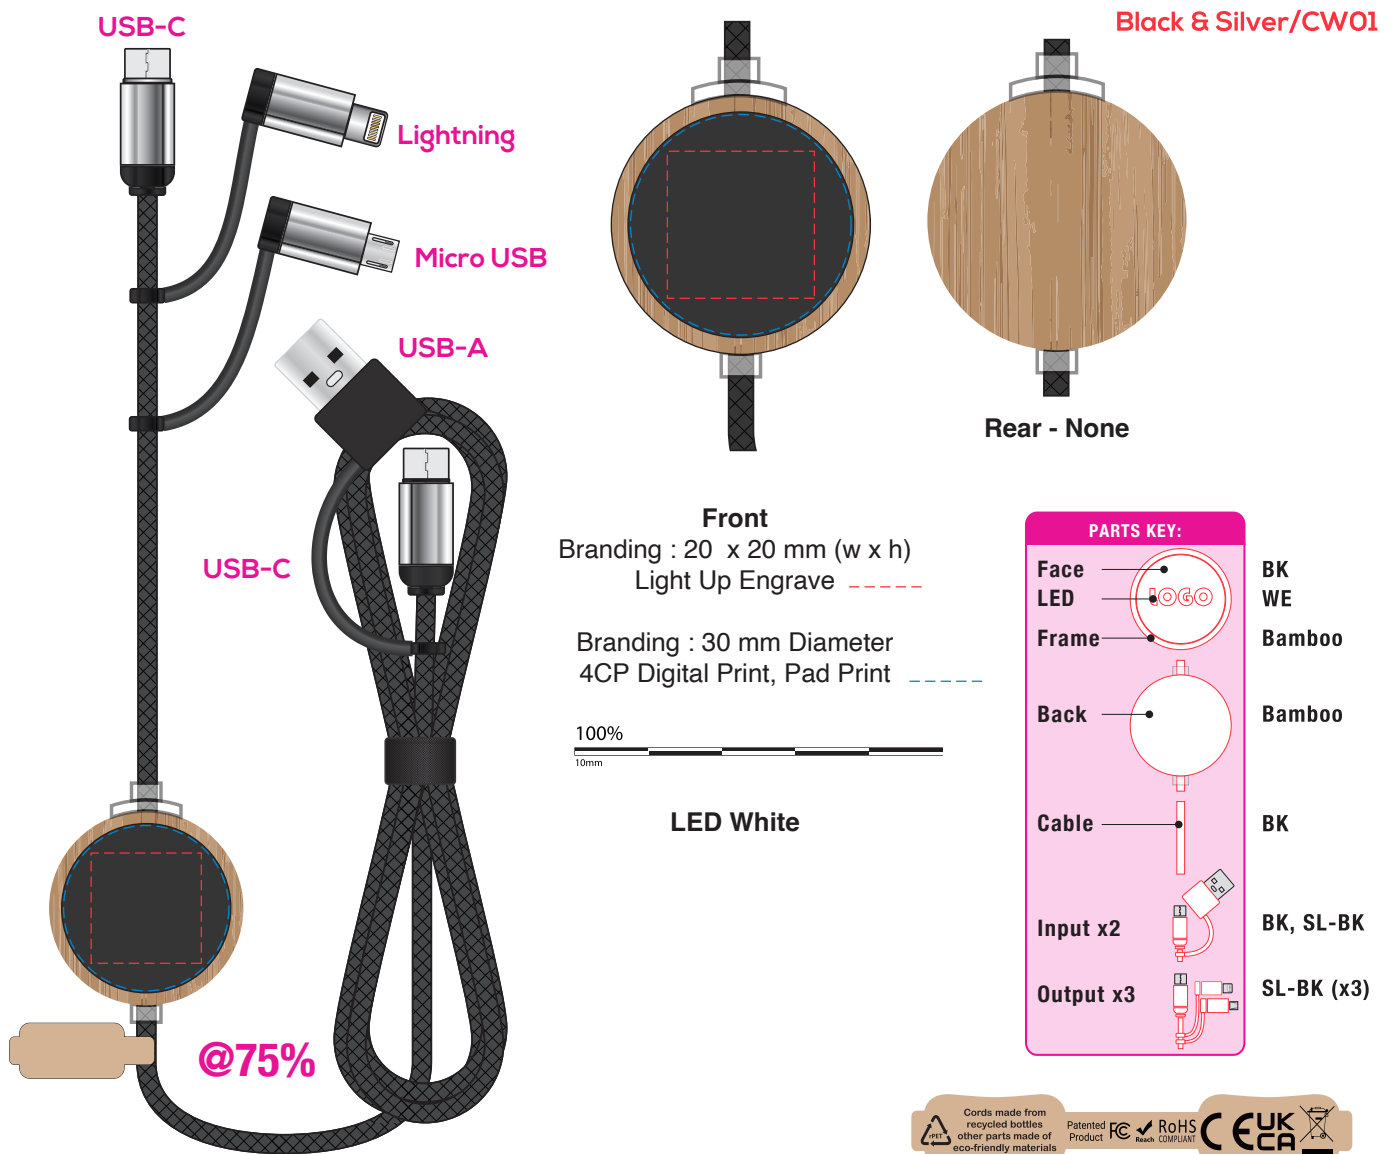

AR1600

Veneto 60W Fast Charge and Data Sync LED Cable

Branding Options: Light-Up Logo, 4CP Digital Print, Pad Print
Product Size: Cable Retainer: 34.9 dia. x 9.8 mm, Cable Length: 120 cm

Colours:

Please follow these artwork guidelines • Use and supply vector-based artwork • Illustrator compatible EPS or PDF with all fonts outlined • Indicate any necessary colour details with the correct PMS colour • All Pantone colours need to be supplied as Pantone Coated (PMS C) colours • All specifics need to be "embedded" in the file, i.e. no linked artwork should be provided • Bleed is crucial when printing edge to edge. Artwork must extend beyond the finished and trim size dimensions.

AR1600

Veneto 60W Fast Charge and Data Sync LED Cable

Branding Options: Light-Up Logo, 4CP Digital Print, Pad Print

Product Size: Cable Retainer: 34.9 dia. x 9.8 mm, Cable Length: 120 cm

Colours:

Front

Branding :
50 x 50 mm (w x h)
Pad Print
or Complimentary
Laser Engrave