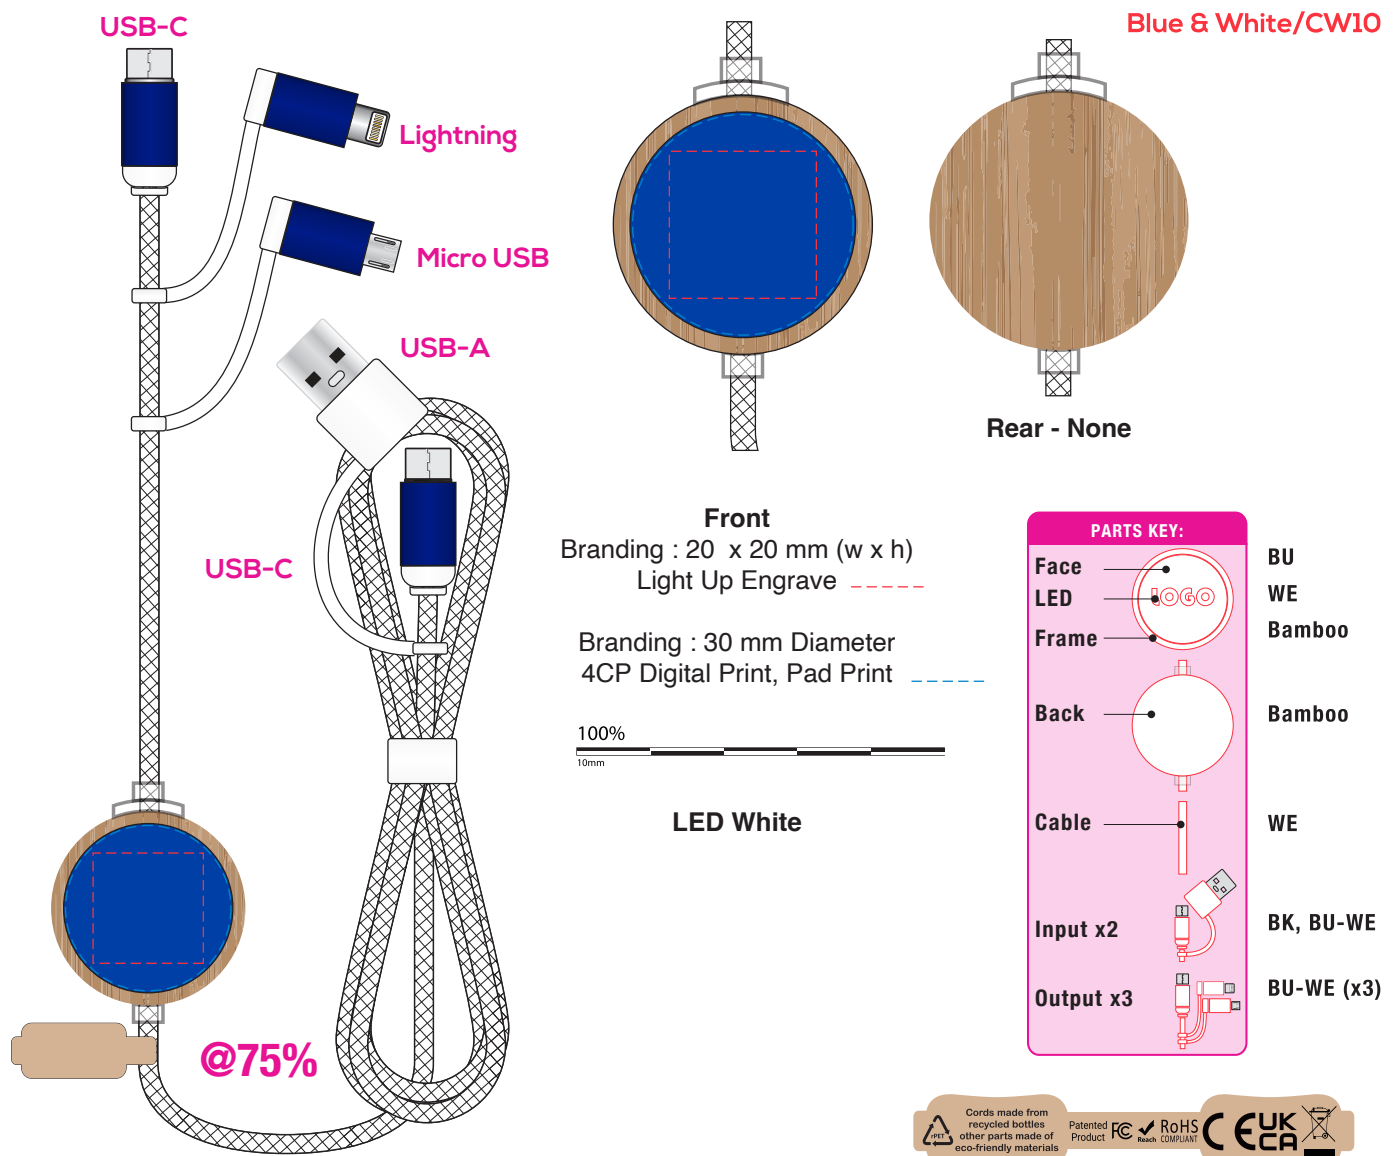

AR1600

Veneto 60W Fast Charge and Data Sync LED Cable

Branding Options: Light-Up Logo, 4CP Digital Print, Pad Print
Product Size: Cable Retainer: 34.9 dia. x 9.8 mm, Cable Length: 120 cm

Colours:

Please follow these artwork guidelines • Use and supply vector-based artwork • Illustrator compatible EPS or PDF with all fonts outlined • Indicate any necessary colour details with the correct PMS colour • All Pantone colours need to be supplied as Pantone Coated (PMS C) colours • All specifics need to be "embedded" in the file, i.e. no linked artwork should be provided • Bleed is crucial when printing edge to edge. Artwork must extend beyond the finished and trim size dimensions.