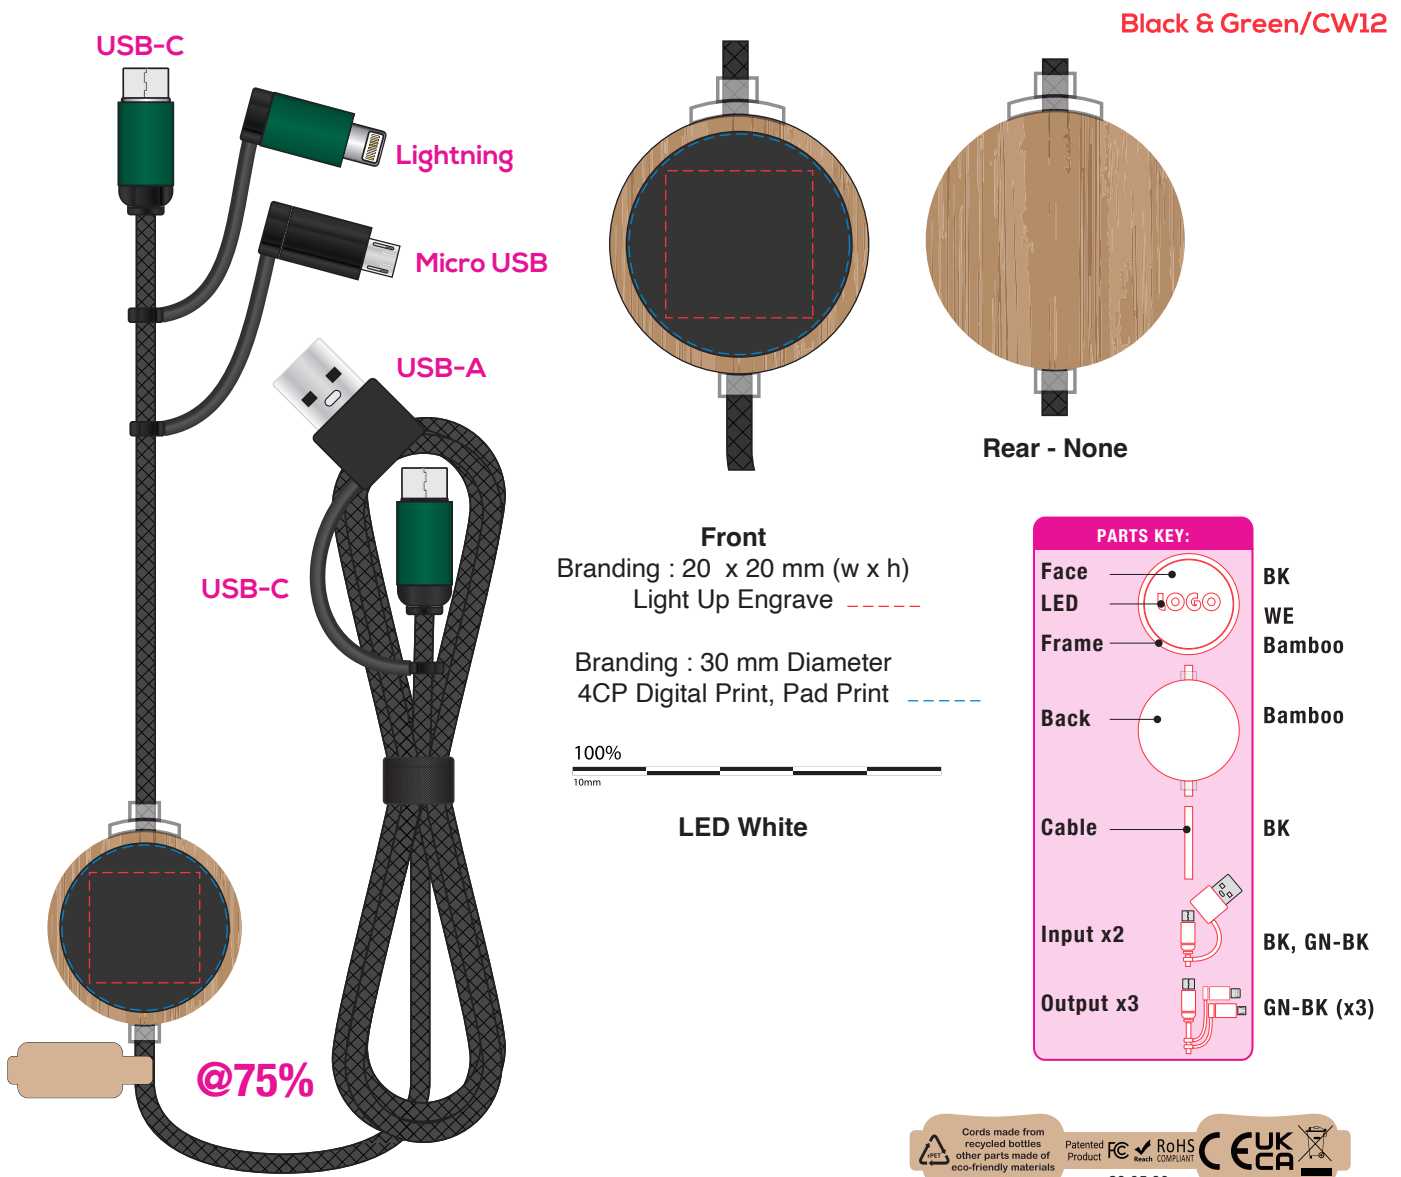

AR1600

Veneto 60W Fast Charge and Data Sync LED Cable

Branding Options: Light-Up Logo, 4CP Digital Print, Pad Print
Product Size: Cable Retainer: 34.9 dia. x 9.8 mm, Cable Length: 120 cm

Colours:

Please follow these artwork guidelines • Use and supply vector-based artwork • Illustrator compatible EPS or PDF with all fonts outlined • Indicate any necessary colour details with the correct PMS colour • All Pantone colours need to be supplied as Pantone Coated (PMS C) colours • All specifics need to be "embedded" in the file, i.e. no linked artwork should be provided • Bleed is crucial when printing edge to edge. Artwork must extend beyond the finished and trim size dimensions.