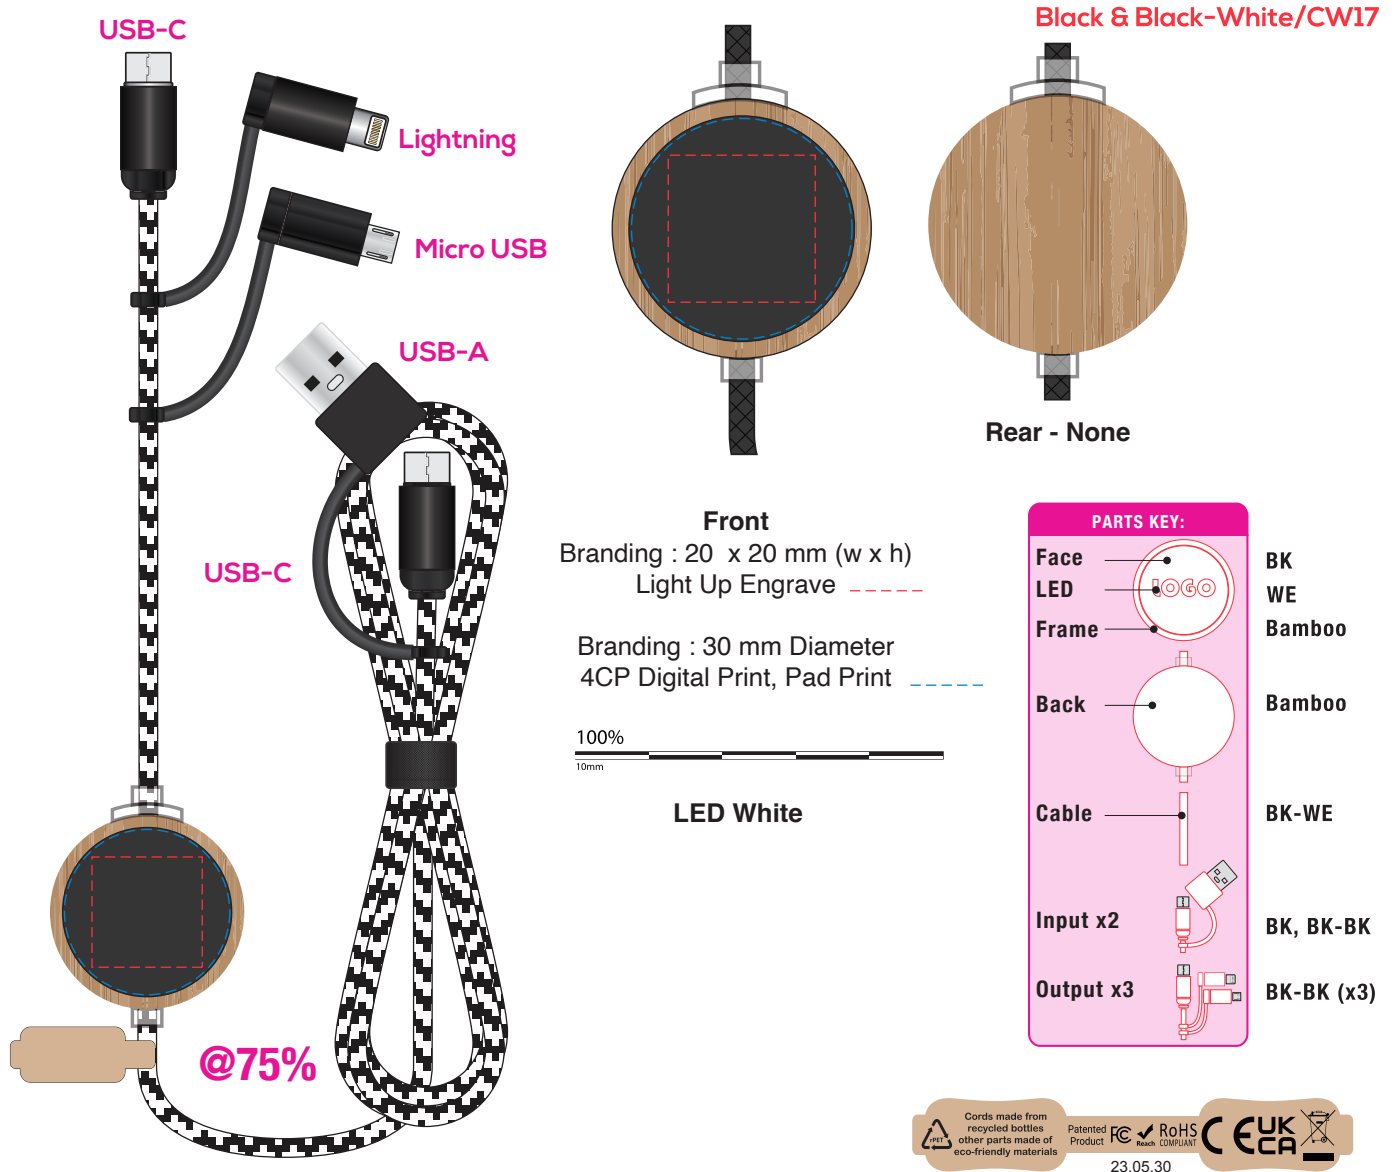

AR1600

Veneto 60W Fast Charge and Data Sync LED Cable

Branding Options: Light-Up Logo, 4CP Digital Print, Pad Print
Product Size: Cable Retainer: 34.9 dia. x 9.8 mm, Cable Length: 120 cm

Colours:

Front
 Branding : 20 x 20 mm (w x h)
 Light Up Engrave - - - - -
 Branding : 30 mm Diameter
 4CP Digital Print, Pad Print - - - - -

AR1600

Veneto 60W Fast Charge and Data Sync LED Cable

Branding Options: Light-Up Logo, 4CP Digital Print, Pad Print
Product Size: Cable Retainer: 34.9 dia. x 9.8 mm, Cable Length: 120 cm

Colours:

Please follow these artwork guidelines • Use and supply vector-based artwork • Illustrator compatible EPS or PDF with all fonts outlined • Indicate any necessary colour details with the correct PMS colour • All Pantone colours need to be supplied as Pantone Coated (PMS C) colours • All specifics need to be "embedded" in the file, i.e. no linked artwork should be provided • Bleed is crucial when printing edge to edge. Artwork must extend beyond the finished and trim size dimensions.