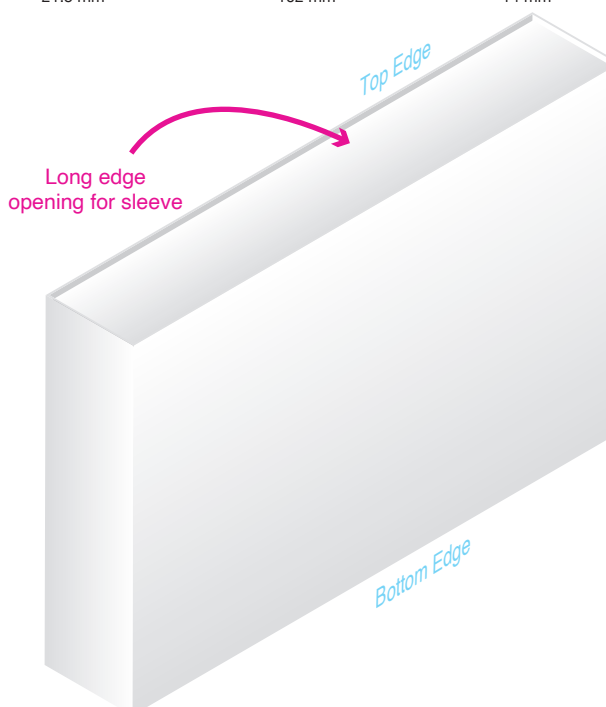

AR425Gs

SwiftFinder Duo Smart Global Tracker (Stock)

Branding Options: 4CP Digital Print

Product Size: 40 mm (dia.) x 6.5 mm

Colours: Product Colour: Black

261 mm x 65 mm
Sleeve
4CP Print

Custom Sleeve Packaging for White Box