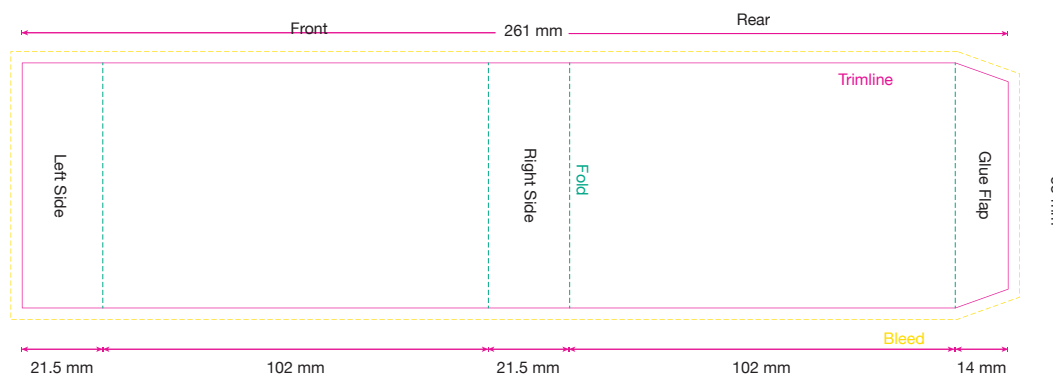

AR425Gs

SwiftFinder Duo Smart Global Tracker (Stock)

Branding Options: 4CP Digital Print

Product Size: 40 mm (dia.) x 6.5 mm

Colours: Product Colour: Black

Please Note:
11mm diameter
exclusion area
for tag button

Front
Branding : 35 mm Diameter
4CP Digital Print

Rear
Branding : NONE

Body Colour Black / White

----- Extent of Branding
(Not To Be Printed)

Please follow these artwork guidelines • Use and supply vector-based artwork • Illustrator compatible EPS or PDF with all fonts outlined • Indicate any necessary colour details with the correct PMS colour • All Pantone colours need to be supplied as Pantone Coated (PMS C) colours • All specifics need to be "embedded" in the file, i.e. no linked artwork should be provided • Bleed is crucial when printing edge to edge. Artwork must extend beyond the finished and trim size dimensions.

AR425Gs

SwiftFinder Duo Smart Global Tracker (Stock)

Branding Options: 4CP Digital Print

Product Size: 40 mm (dia.) x 6.5 mm

Colours: Product Colour: Black

261 mm x 65 mm
Sleeve
4CP Print

Custom Sleeve Packaging for White Box

Please follow these artwork guidelines • Use and supply vector-based artwork • Illustrator compatible EPS or PDF with all fonts outlined • Indicate any necessary colour details with the correct PMS colour • All Pantone colours need to be supplied as Pantone Coated (PMS C) colours • All specifics need to be "embedded" in the file, i.e. no linked artwork should be provided • Bleed is crucial when printing edge to edge. Artwork must extend beyond the finished and trim size dimensions.