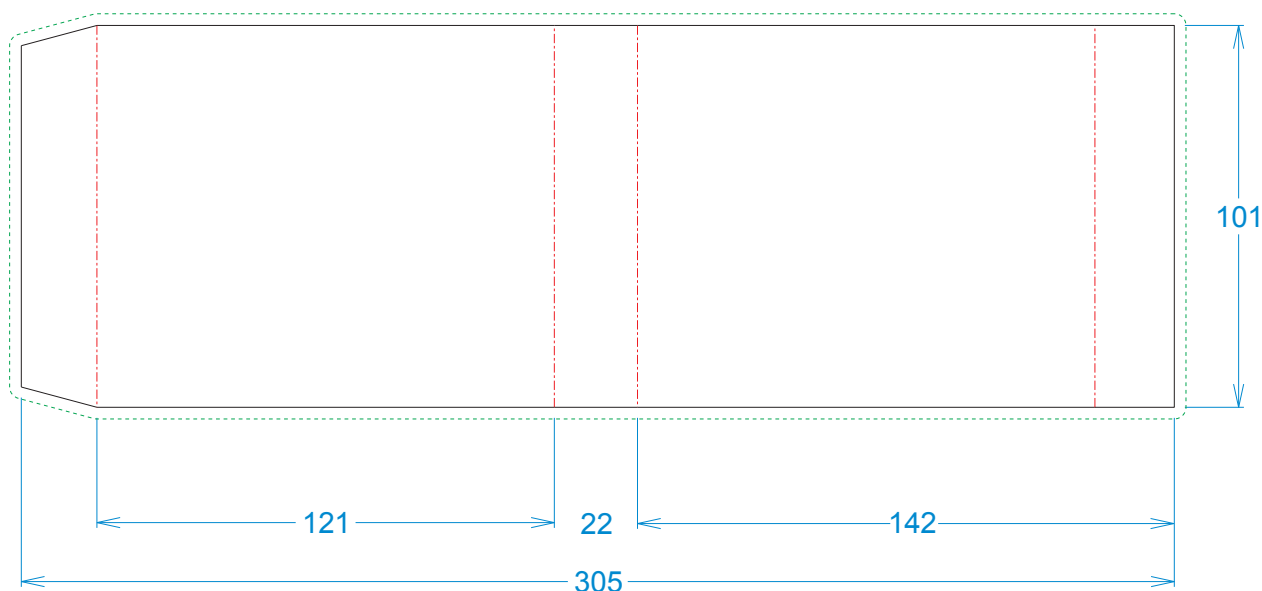

Star Pattern
Mirror on Black Top
Mirror on White Top

Front Centre
Branding Size: 40mm diameter
4CP Direct Digital Print

----- Extent of Branding
(Not To Be Printed)

Please follow these artwork guidelines • Use and supply vector-based artwork • Illustrator compatible EPS or PDF with all fonts outlined • Indicate any necessary colour details with the correct PMS colour • All Pantone colours need to be supplied as Pantone Coated (PMS C) colours • All specifics need to be "embedded" in the file, i.e. no linked artwork should be provided • Bleed is crucial when printing edge to edge. Artwork must extend beyond the finished and trim size dimensions.

AR853Bs

Concord Pro 15W Fast Wireless Charger (Stock)

Branding Options: 4CP Digital Print

Product Size: 98 x 98 x 7 mm

Colours: Product Colour: Black/Black, White/Rose Gold, (Glass charge plate/Aluminium base)

Customised Printed Sleeve
CS100-459

Print Area : 305mm x 101mm - 3mm bleed required on all edges
4CP Digital Print

Please follow these artwork guidelines • Use and supply vector-based artwork • Illustrator compatible EPS or PDF with all fonts outlined • Indicate any necessary colour details with the correct PMS colour • All Pantone colours need to be supplied as Pantone Coated (PMS C) colours • All specifics need to be "embedded" in the file, i.e. no linked artwork should be provided • Bleed is crucial when printing edge to edge. Artwork must extend beyond the finished and trim size dimensions.