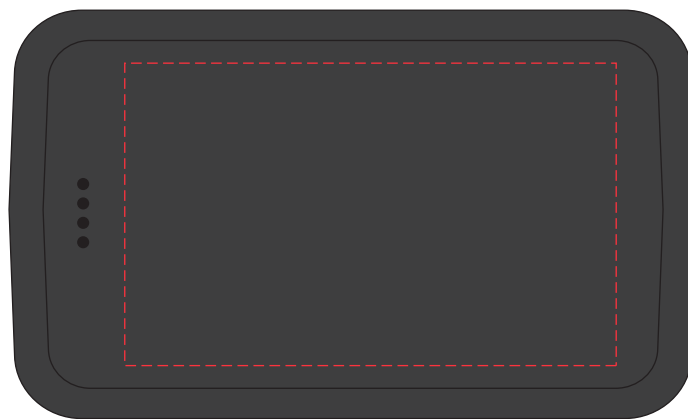

AR894A

Lazio Pro Travel Adaptor and Power Bank

Branding Options: Pad Print, 4CP Digital Print

Product Size: 90 x 55 x 55 mm

Colours: Product Colour: Black

Top
Print : 65 x 40mm
Pad Print or
4CP Direct Digital

Side
Print : 55 x 24mm
Pad Print

Please follow these artwork guidelines • Use and supply vector-based artwork • Illustrator compatible EPS or PDF with all fonts outlined • Indicate any necessary colour details with the correct PMS colour • All Pantone colours need to be supplied as Pantone Coated (PMS C) colours • All specifics need to be "embedded" in the file, i.e. no linked artwork should be provided • Bleed is crucial when printing edge to edge. Artwork must extend beyond the finished and trim size dimensions.