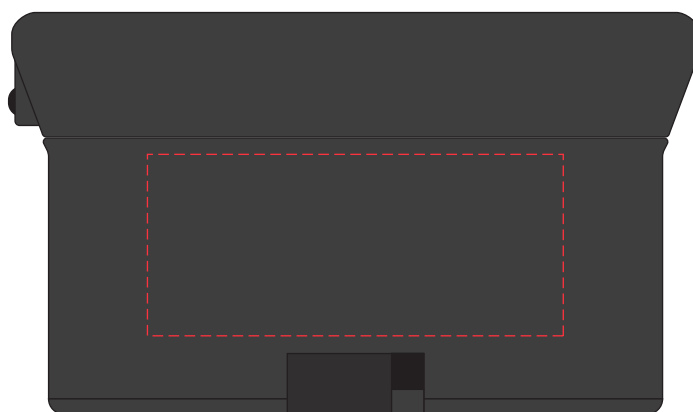

AR894A

Lazio Pro Travel Adaptor and Power Bank

Branding Options: Pad Print, 4CP Digital Print

Product Size: 90 x 55 x 55 mm

Colours: Product Colour: Black

Top
Print : 65 x 40mm
Pad Print or
4CP Direct Digital

Side
Print : 55 x 24mm
Pad Print

Please follow these artwork guidelines • Use and supply vector-based artwork • Illustrator compatible EPS or PDF with all fonts outlined • Indicate any necessary colour details with the correct PMS colour • All Pantone colours need to be supplied as Pantone Coated (PMS C) colours • All specifics need to be "embedded" in the file, i.e. no linked artwork should be provided • Bleed is crucial when printing edge to edge. Artwork must extend beyond the finished and trim size dimensions.