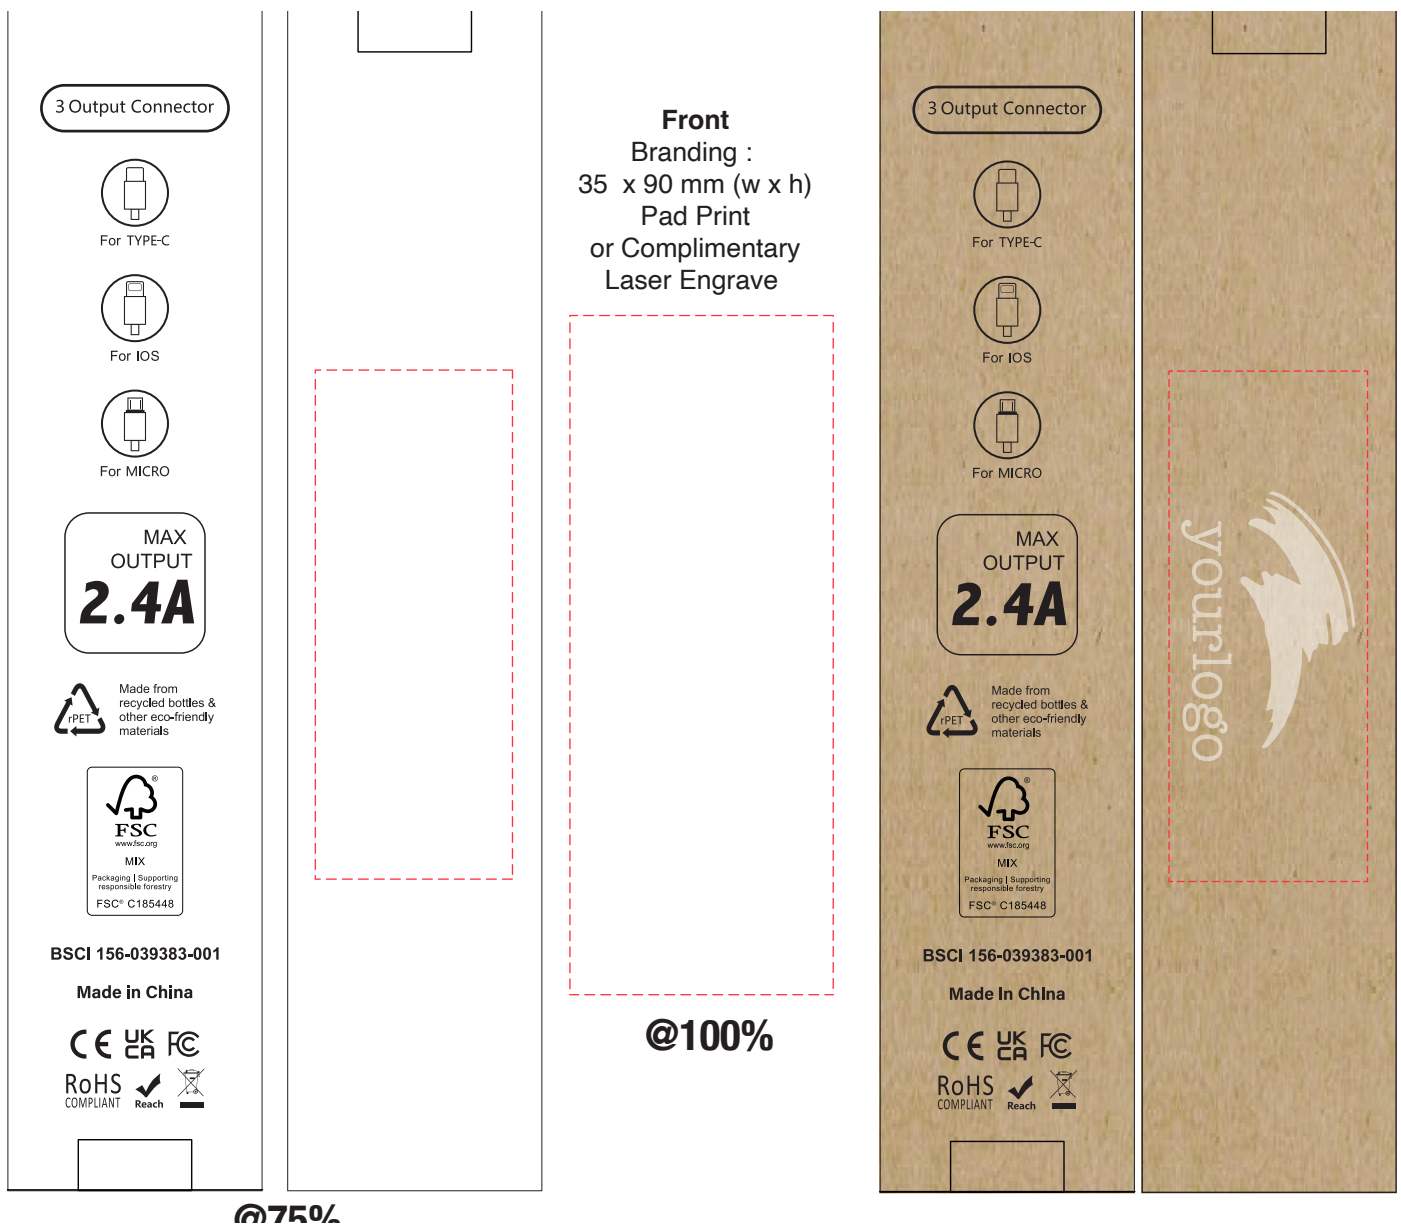

PK071

Raw Kraft Tuck Box with Logo (210 x 45 x 17 mm)

Branding Options: Laser Engraved, Pad Print

Product Size: 210 x 45 x 17 mm

Colours: Product Colour: Raw

Please follow these artwork guidelines • Use and supply vector-based artwork • Illustrator compatible EPS or PDF with all fonts outlined • Indicate any necessary colour details with the correct PMS colour • All Pantone colours need to be supplied as Pantone Coated (PMS C) colours • All specifics need to be "embedded" in the file, i.e. no linked artwork should be provided • Bleed is crucial when printing edge to edge. Artwork must extend beyond the finished and trim size dimensions.